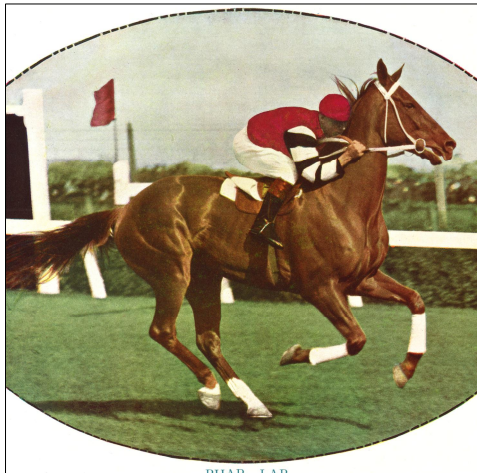

PHAR LAP

New Zealand Wonder Horse from Timaru

Phar Lap carved in lime stone over looking his place of birth at Seadown Timaru

Phar Lap in his prime as a World Champion

Phar Lap cast in Bronze on The Phar Racecourse Washdyke Timaru